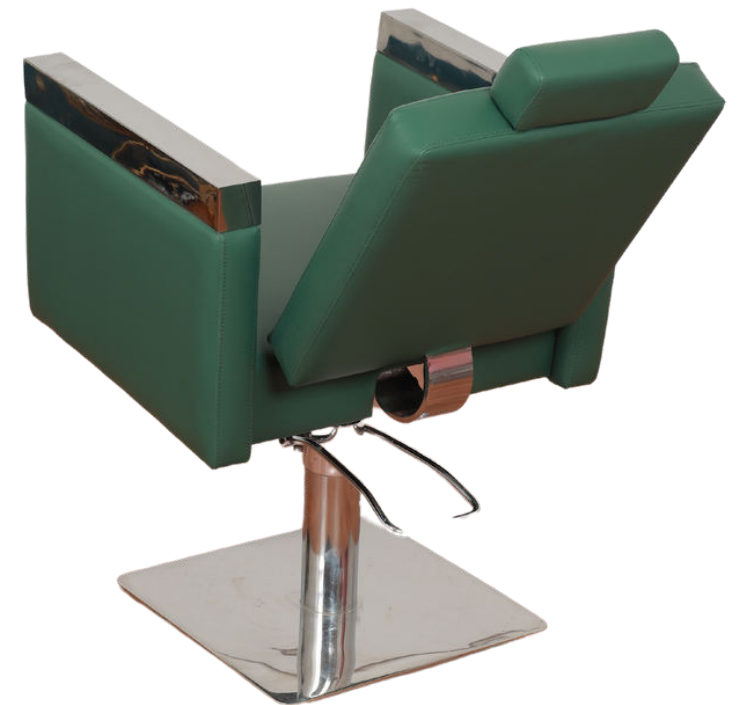

ROYALE

- Crafted with a strong steel frame structure
- Headrest that can be adjusted
- Hydraulic swivel pump with locking mechanism
- Seat reclines with synchronized back and leg lift movement
- Fixed Supporting Armrest
- Strengthening hydraulic pump for height adjustment
- Upholstery in the preferred color can be pre-ordered
- Available in two variants: Stainless Steel & Gold Finish

BLOOM UPGRADE

- Extreme Comfortable with padded support
- Adjustable/Detachable Headrest
- Hydraulic pump with swivel lock function
- Multiple Stainless Steel base options available
- Reclining back for extreme comfort
- Strengthening hydraulic pump for height adjustment
- Upholstery in the preferred color can be pre-ordered.

BELLE

- Crafted with a strong steel base & Armrest frame structure
- Adjustable/Detachable Headrest
- Hydraulic swivel pump with locking mechanism
- Strengthening hydraulic pump for height adjustment
- Reclining back for extreme comfort
- Upholstery in the preferred color can be pre-ordered

NEXUS

- Crafted with a strong square steel base
- Adjustable/Detachable Headrest
- Hydraulic swivel pump with locking mechanism
- Reclining back for extreme comfort
- Strengthening hydraulic pump for height adjustment
- Upholstery in the preferred color can be pre-ordered